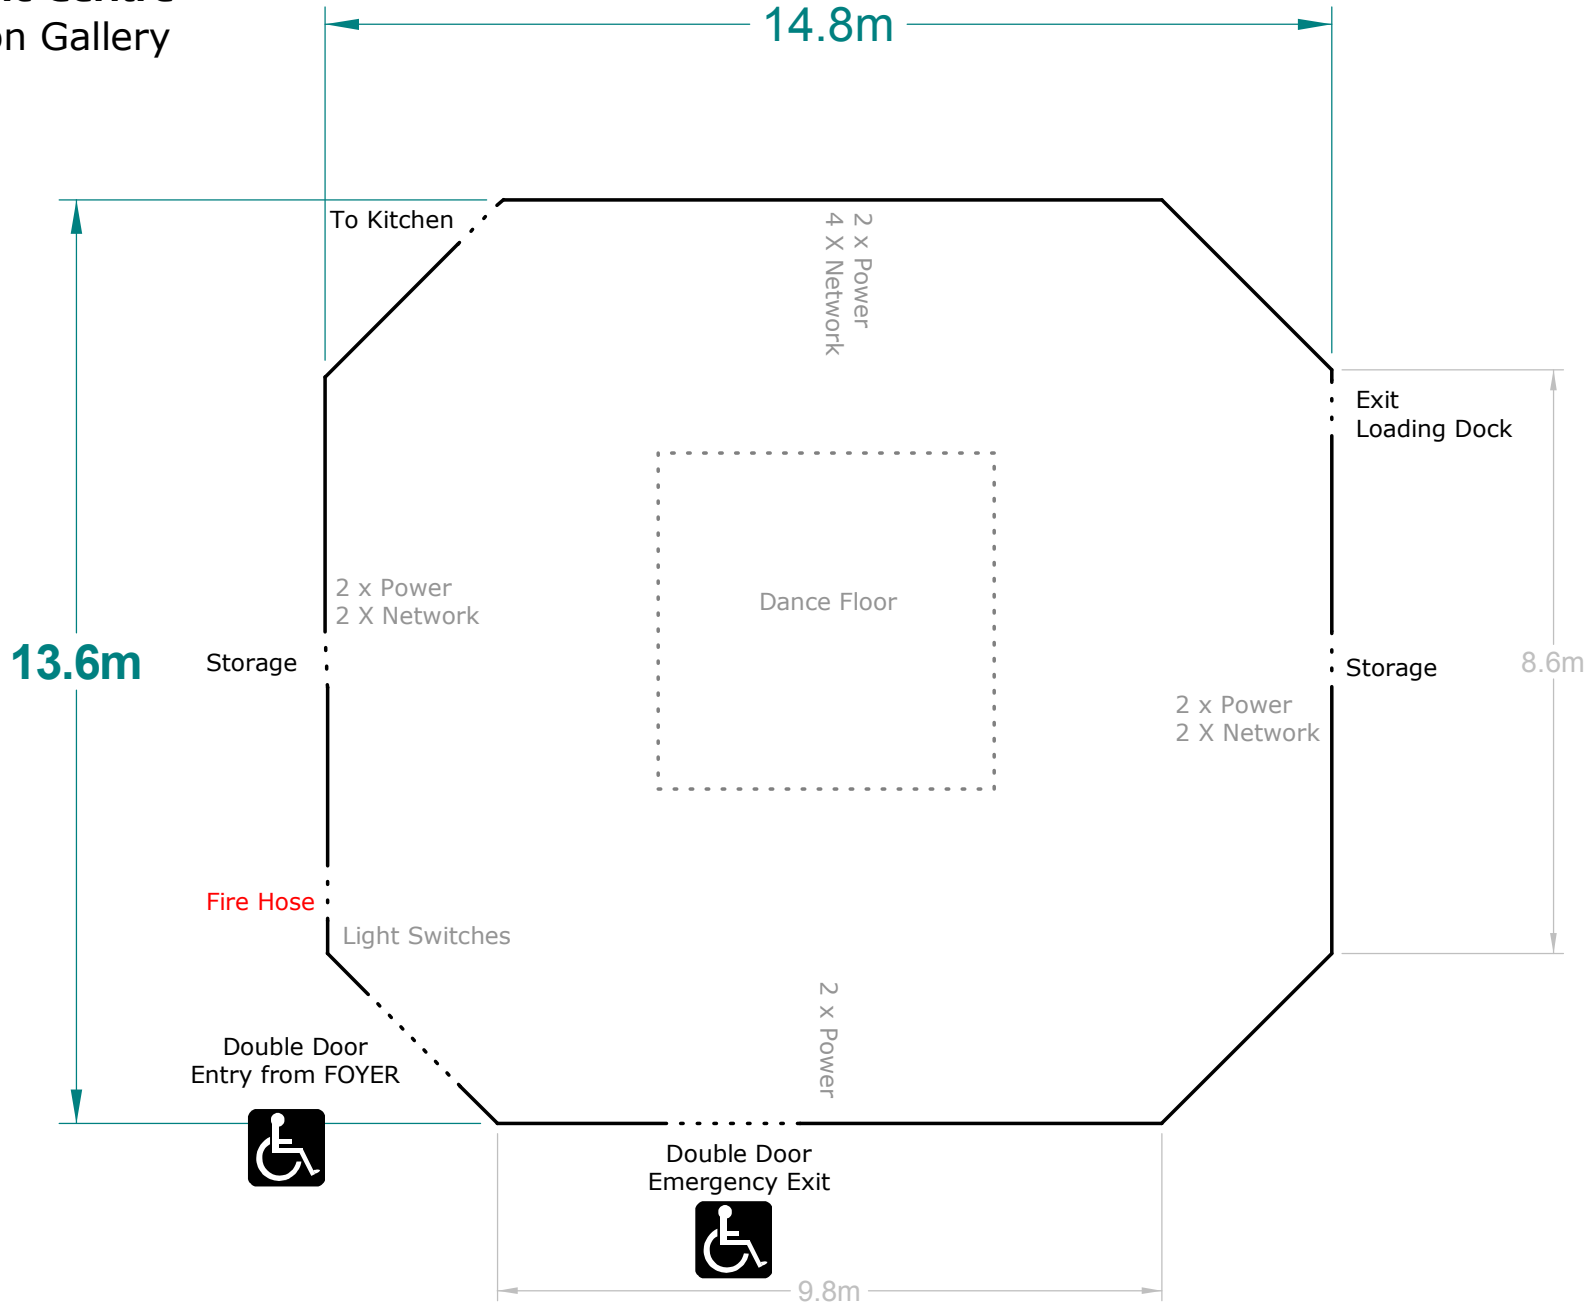

# Camden Civic Centre The Ferguson Gallery

Maximum Capacity  
Theatre - 200  
Dining - 120

Floor Area  
188.76 m<sup>2</sup>  
Carpet + Parquetry Dance Floor