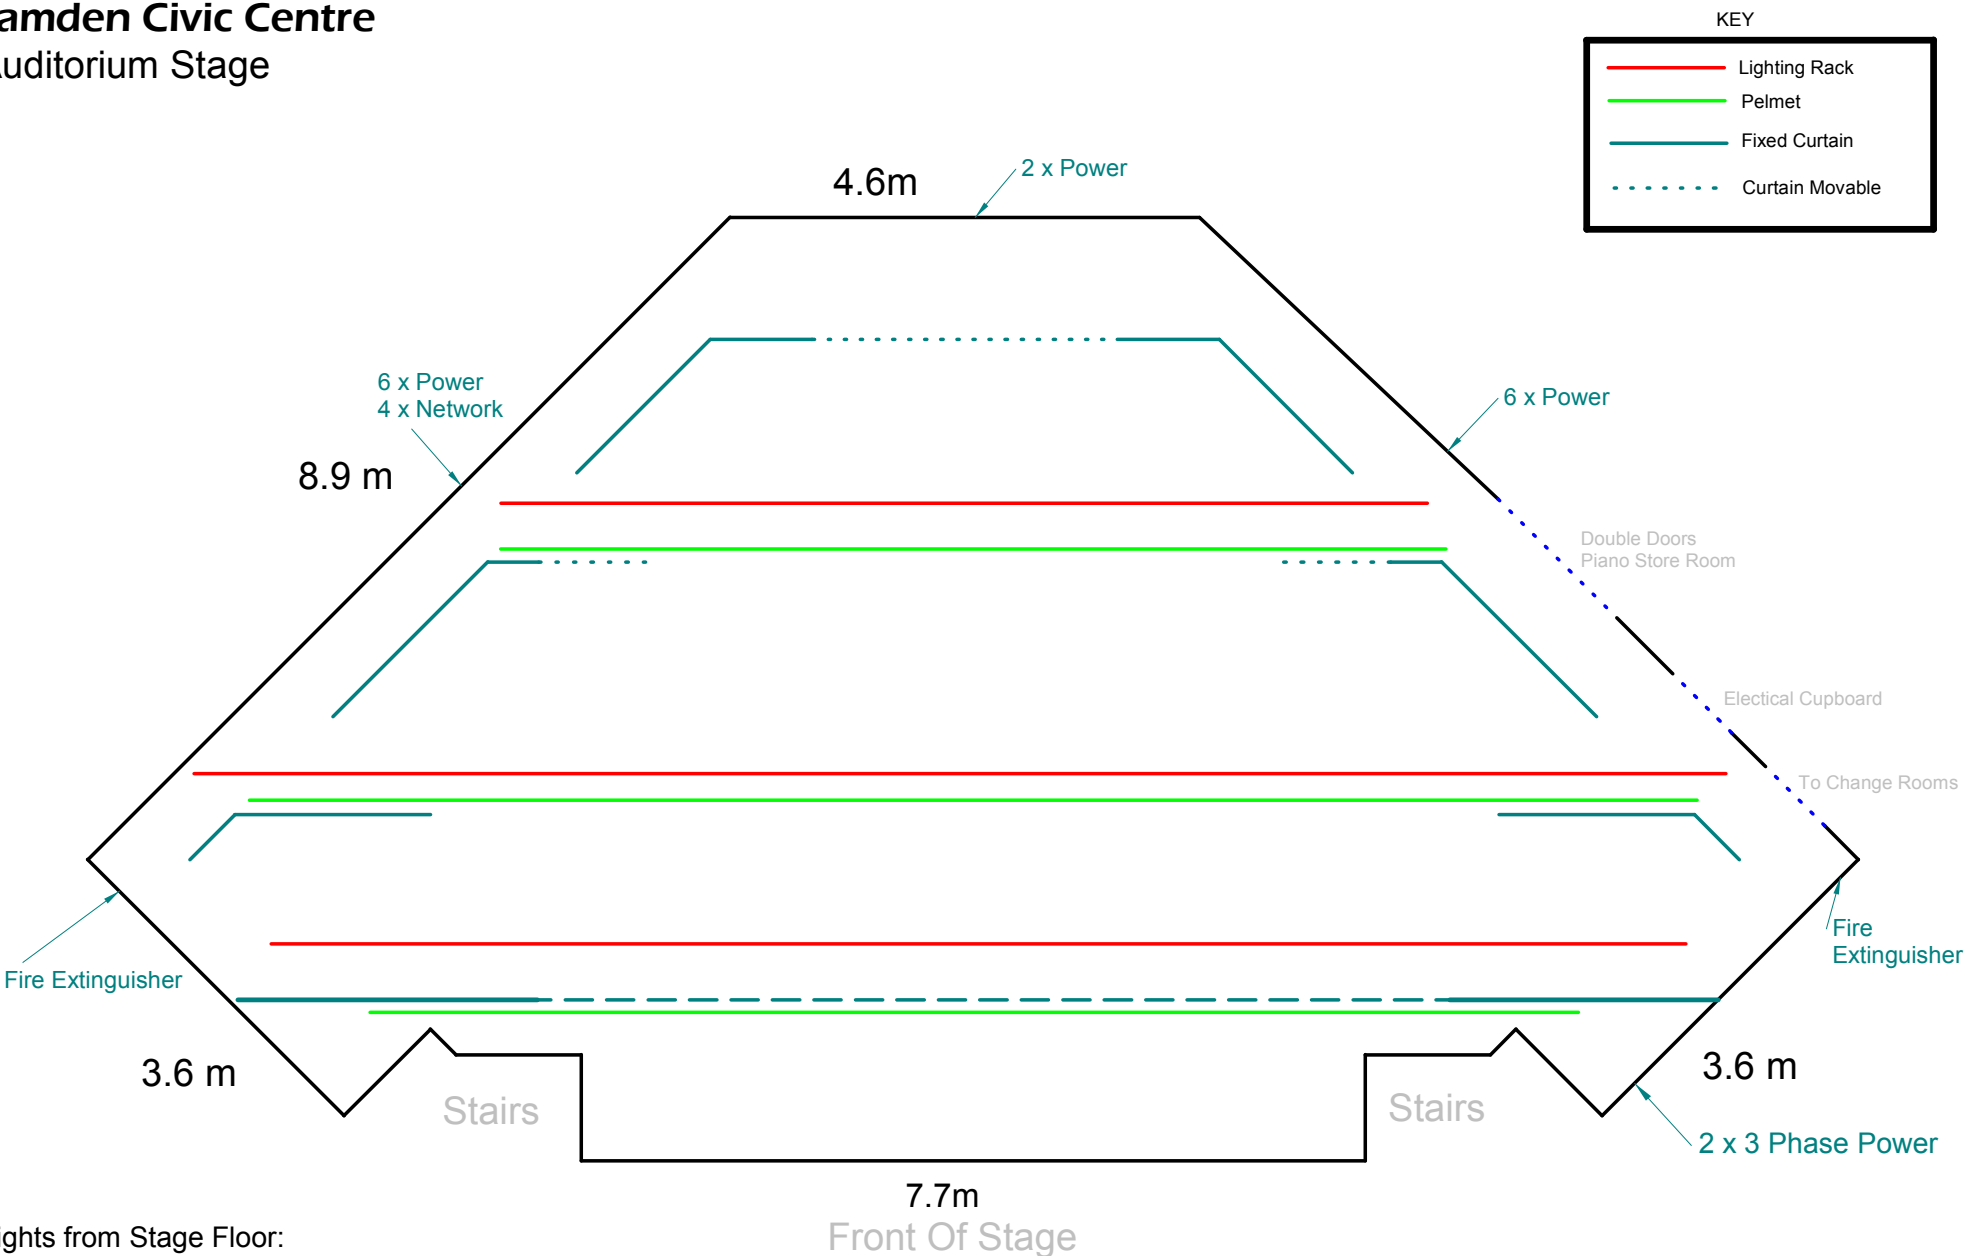

# Camden Civic Centre Auditorium Stage

Heights from Stage Floor:  
 to Pelmet - 3.2m  
 to Stage Lights - 3.9m  
 to Lighting Rack - 4.5m  
 to Roof - 5.0m

Floor Area  
 110.7 m<sup>2</sup>  
 Polished Floor Boards