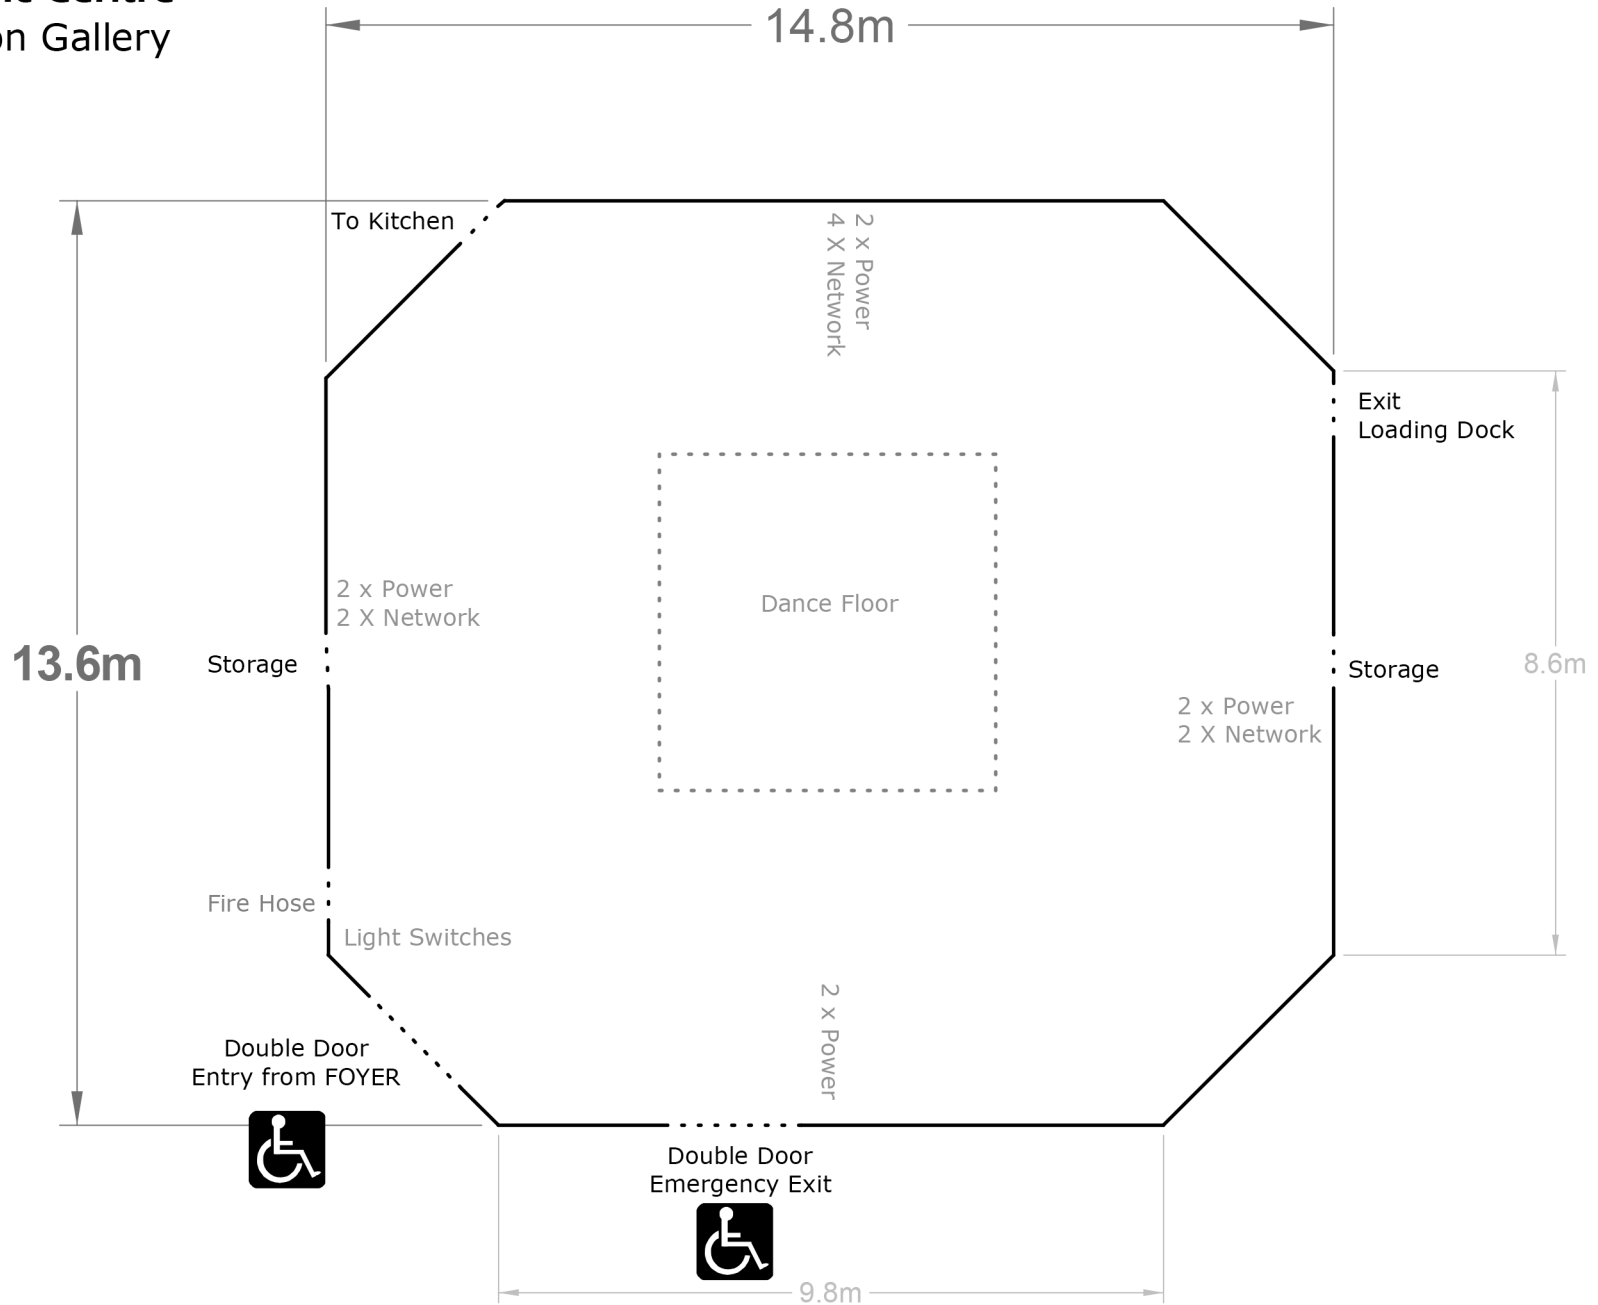

**Camden Civic Centre**  
Ferguson Gallery

Maximum Capacity  
Theatre - 200  
Dining - 120

Floor Area  
188.76 m<sup>2</sup>  
Carpet + Parquetry Dance Floor