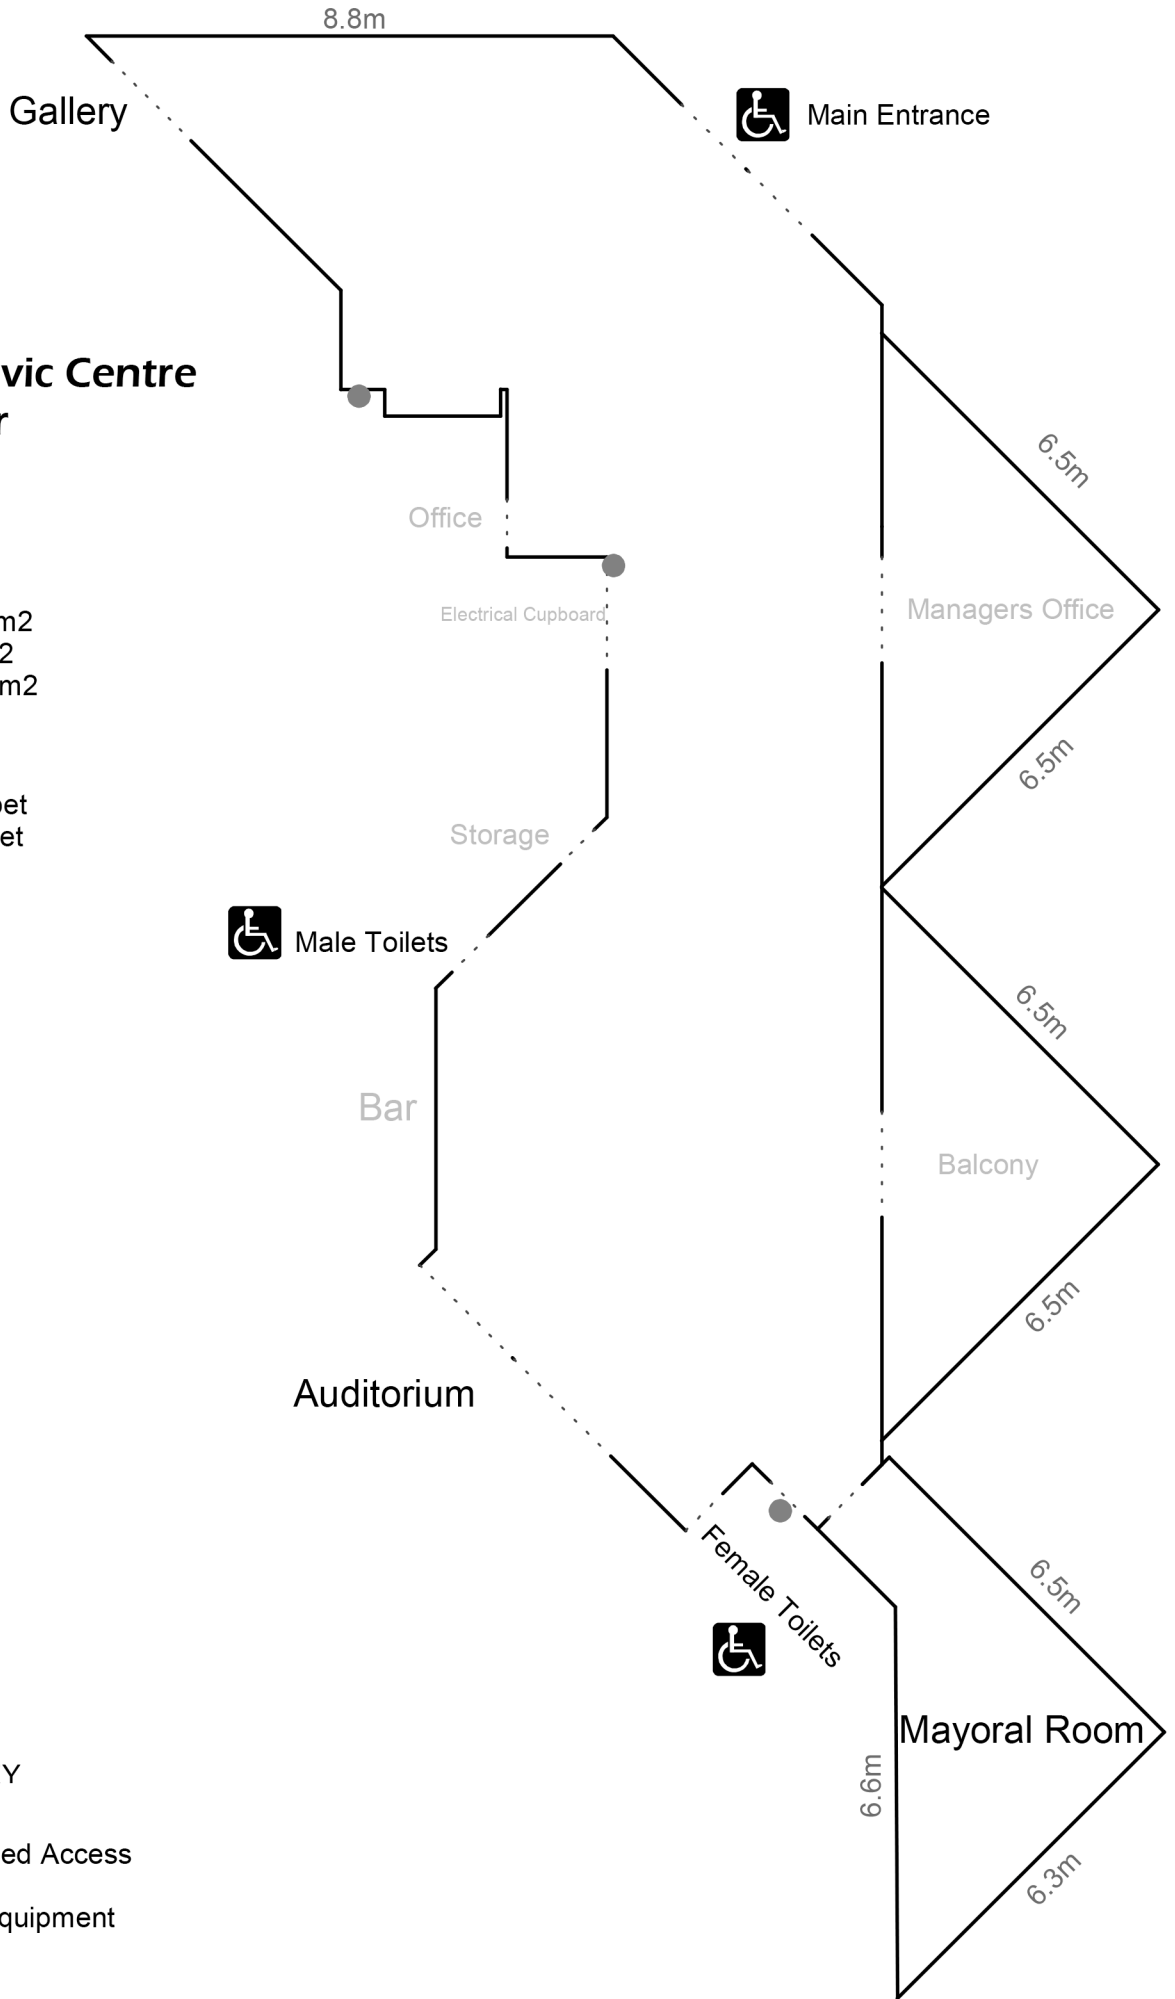

Camden Civic Centre Main Foyer

Floor Area

Foyer - 173 m²
 Mayoral - 22 m²
 Balcony - 21.5 m²

Floor Type

Foyer - Carpet
 Mayoral - Carpet
 Balcony - Tiles

KEY

Disabled Access

Fire Equipment